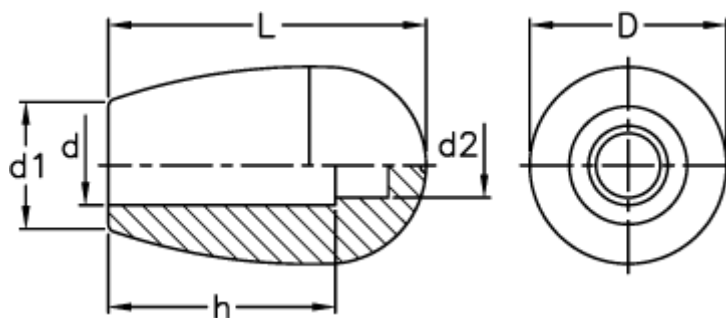

Data Sheet

Article number: 2304120971

Description: E+G Handle
I.622/30 N-8, Black

Measures

d = 8
D = 20
d1 = 14
d2 = 6.0
h = 21
L = 32.0